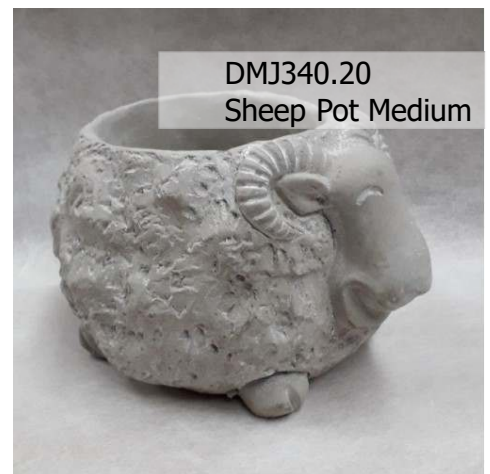

VIV916-BLK
Vilene

JH03-RED
Red

JH21-BLK
Black

JH12-MGRN
Moss Green

JUTE HINABOL

48cm x 10m
WAS \$14.25 per roll
NOW \$7.65 per roll

**SAVE
45%**

JH05-SPNK
Soft Pink

GREAT DEALS

Prices not to be missed!

DMJ340s2.16
Sheep Pot Small

DMJ340.20
Sheep Pot Medium

16 x 11.8 x 8.5cm SET OF 2
WAS \$9.30
NOW \$3.20

STONE SHEEP POTS

OVER 60% OFF

20 x 11.5cm INDIVIDUAL
WAS \$7.00
NOW \$2.68